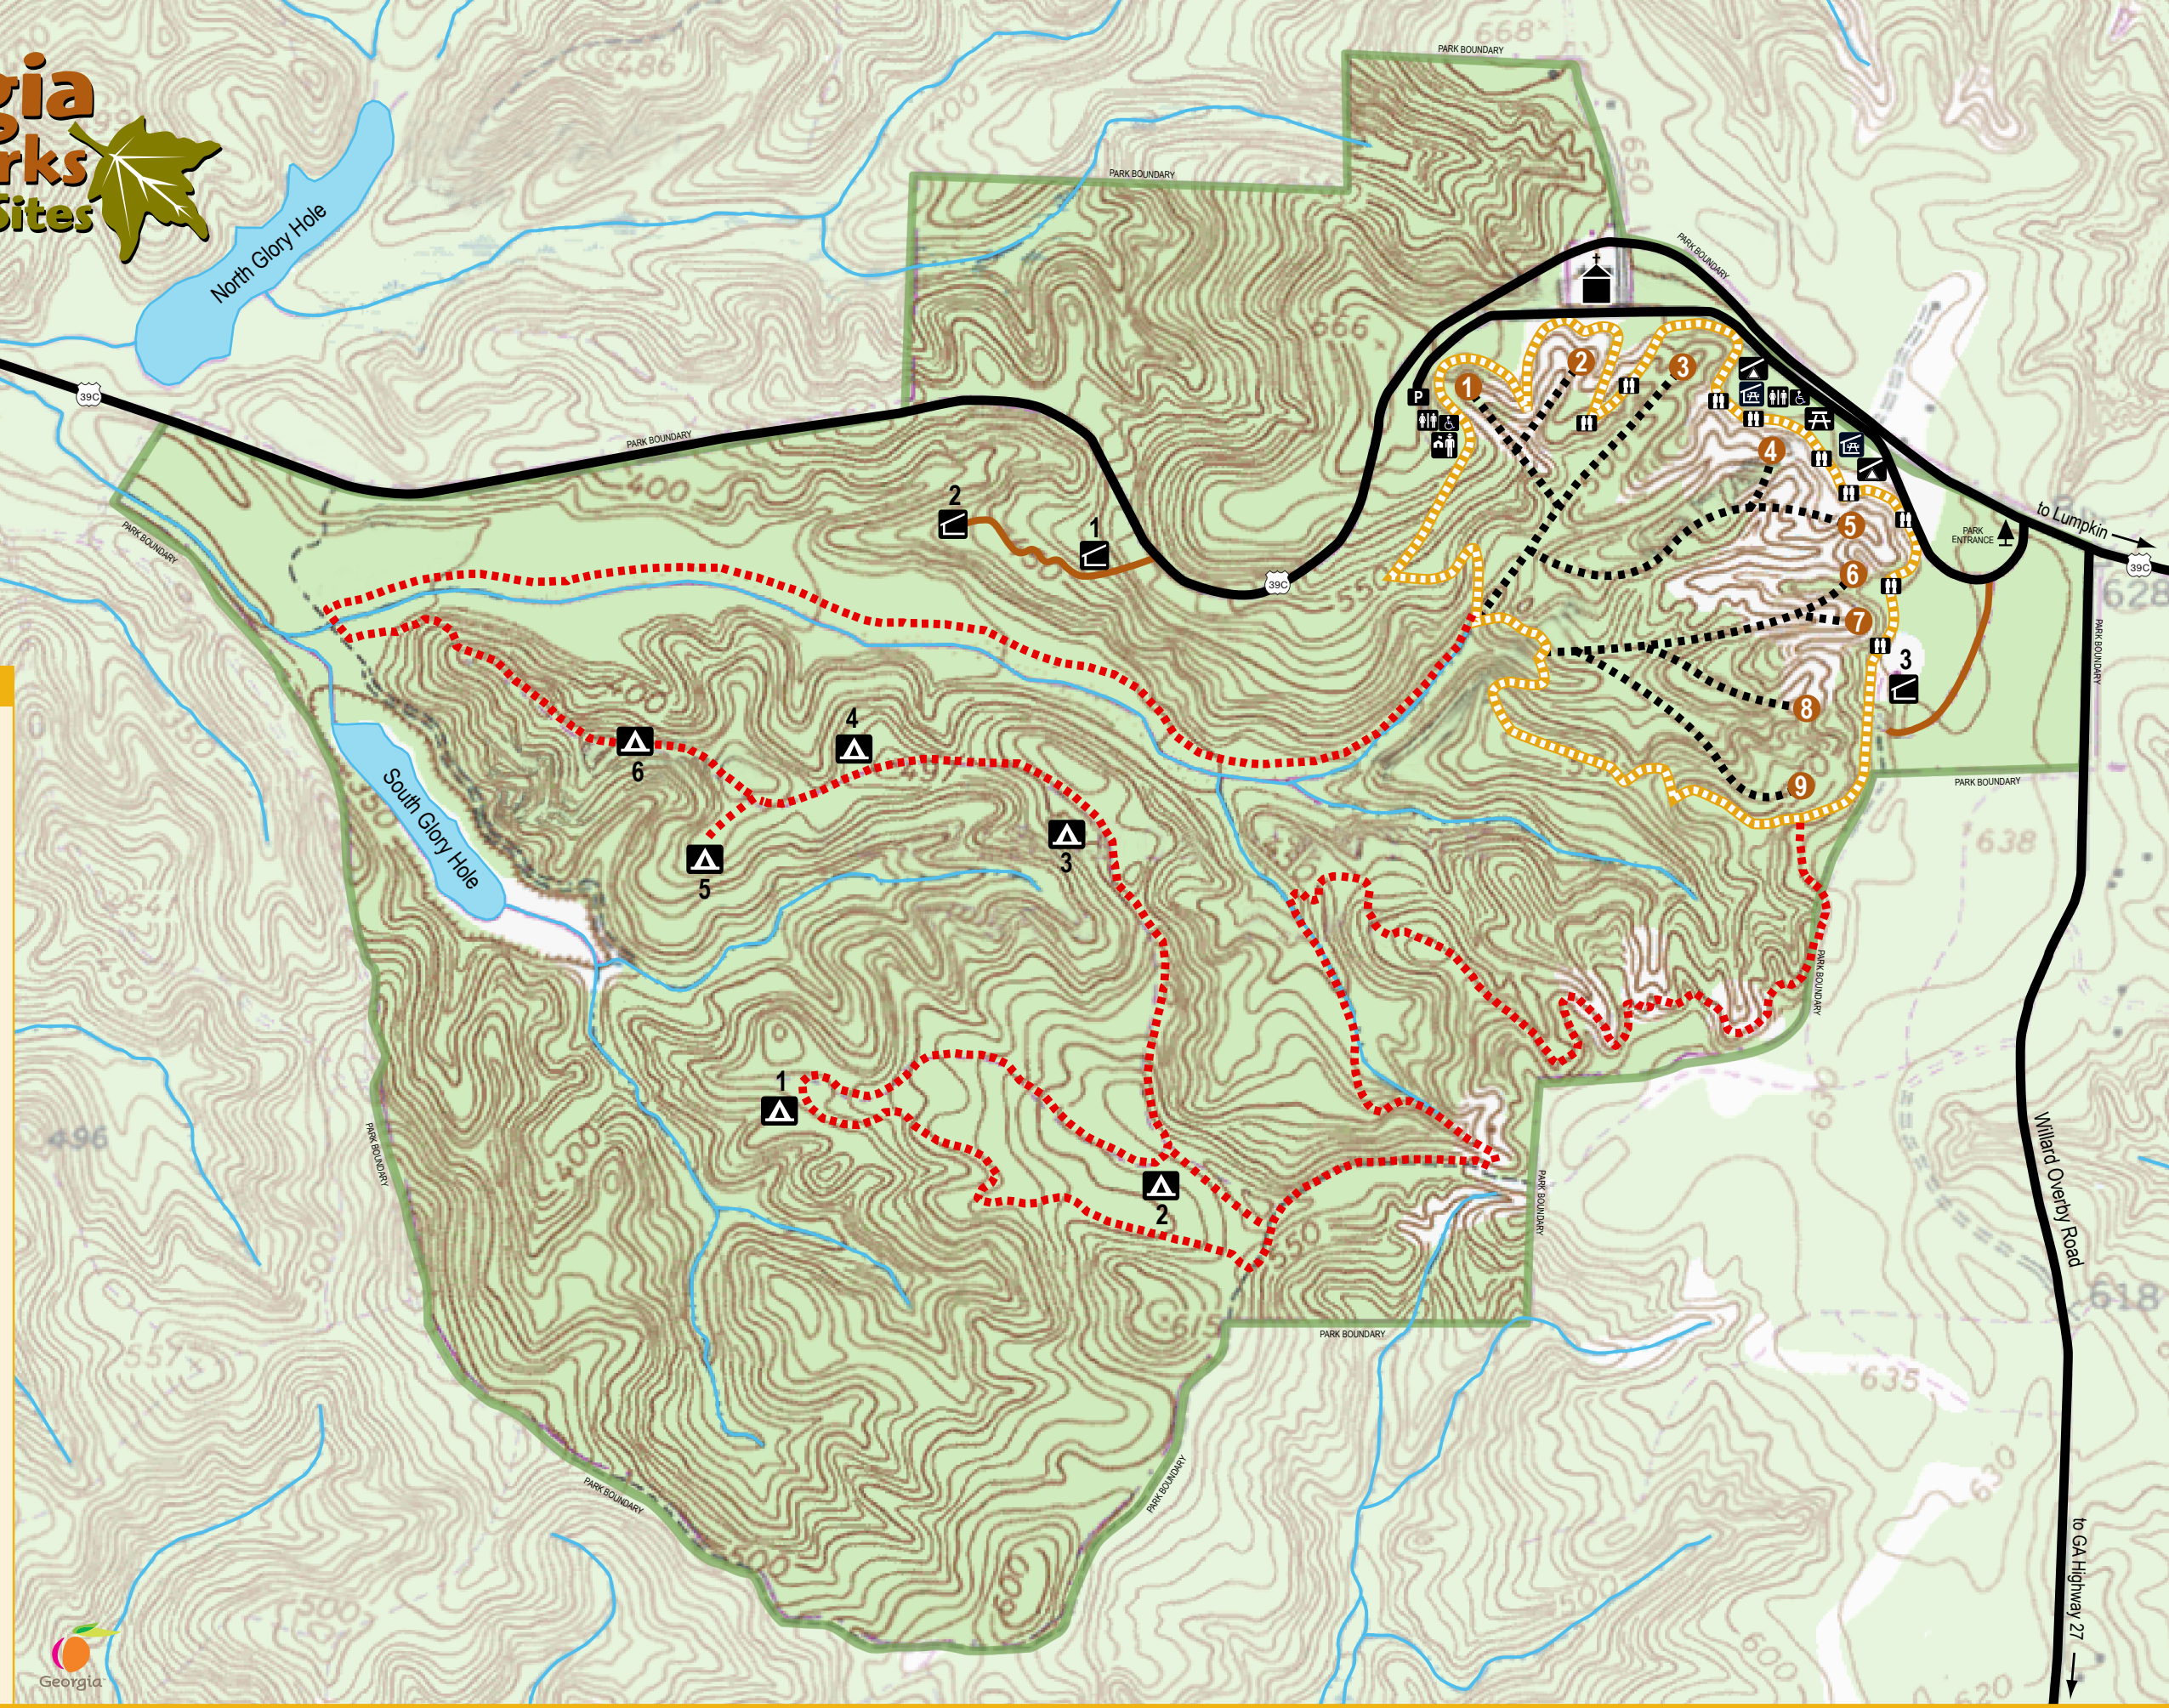

# Georgia State Parks & Historic Sites

## LEGEND

- Park Office
- Parking
- Picnic Area
- Picnic Shelter
- Playground
- Pioneer Camping
- Backcountry Camping
- Restroom / ADA
- Overlooks
- Church Building
- Canyon Loop Trail
- Backcountry Trail
- Canyons 1-9 Trails
- Paved Roads
- Unpaved Roads
- Rivers / Creeks

8930 Canyon Road • Lumpkin, GA 31815 • 229-838-6202 • Emergency: 911 • GaStateParks.org  
**Providence Canyon State Park Trail Map**