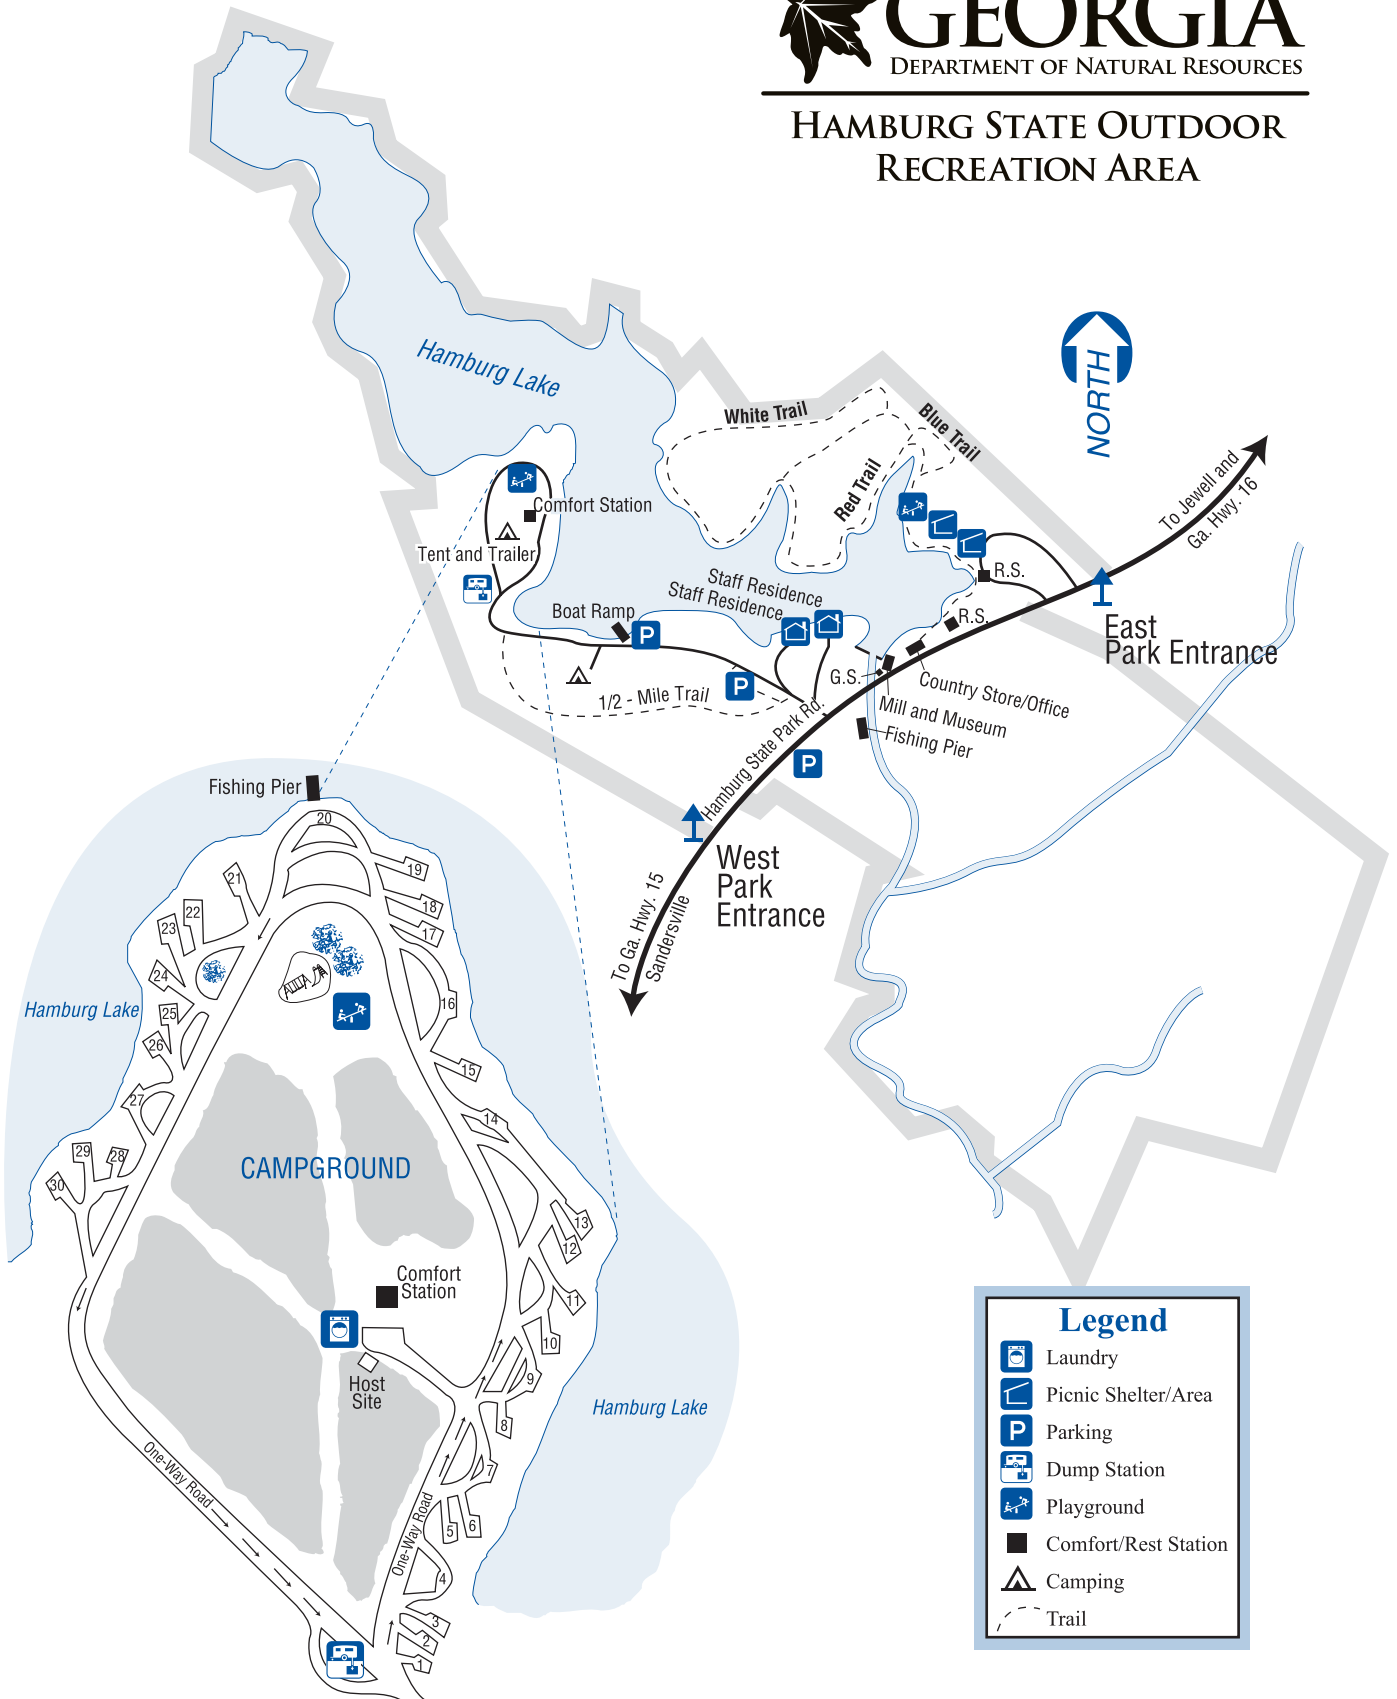

HAMBURG STATE OUTDOOR RECREATION AREA

Legend

-  Laundry
-  Picnic Shelter/Area
-  Parking
-  Dump Station
-  Playground
-  Comfort/Rest Station
-  Camping
-  Trail